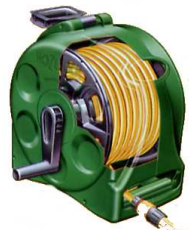

DEWALT

**DC733KA 14.4V
THUNDER DRILL DRIVER
2 X 1.3 Ah BATTERIES
CHARGER & CASE
£75.00 + VAT**

**D23550
HI DUTY CIRCULAR SAW
230V/110V
1050 WATT
55MM DEPTH OF CUT
£67.50 + VAT**

BOSCH

**GBH24V
CORDLESS 24V
SDS HAMMER DRILL
C/W 2 X 2 AH BATTERIES
CHARGER & CASE
£235.00 + VAT**

**GWS660
4 1/2" ANGLE GRINDER
230V/110V
£35.00 + VAT**

Special Offers

Mar/Apr 2010

Makita

**12V 6271DWPE3 DRILL DRIVER
& 6835DZ AUTOFEED SCREWDRIVER KIT
WITH 3 BATTERIES & CHARGER
ONLY £135.00 + VAT**

**THE SUTCLIFFE TOOL CO LTD
BURNHAM TRAD PARK,
BURNLEY, BB11 4AA
TEL: 01282 433244 FAX: 01282 450126
E-MAIL: SALES@SUTCLIFFE-TOOLS.CO.UK**

SPRING OFFERS

**16 LITRE BACK-
PACK SPRAYER**
+ FOC 2LTR SPRAYER

£17.00 + VAT

**HOZELOCK 25M HOSE
& CART**

£25.50 + VAT

42 LITRE FLEXITUBS

BLACK £3.40 + VAT
YELLOW £4.25 + VAT

DIGGING FORK & SPADE
£7.65 + VAT EACH
5 YEAR GUARANTEE!!

30M HOSEPIPE SET & FITTINGS

£10.20 + VAT

**WST166
VOLTAGE DETECTOR**

£4.95 + VAT

**WST 165
METAL & AC VOLTAGE
DETECTOR**

£9.50 + VAT

**KARCHER 232
110 BAR PRESSURE WASHER**

£93.60 + VAT